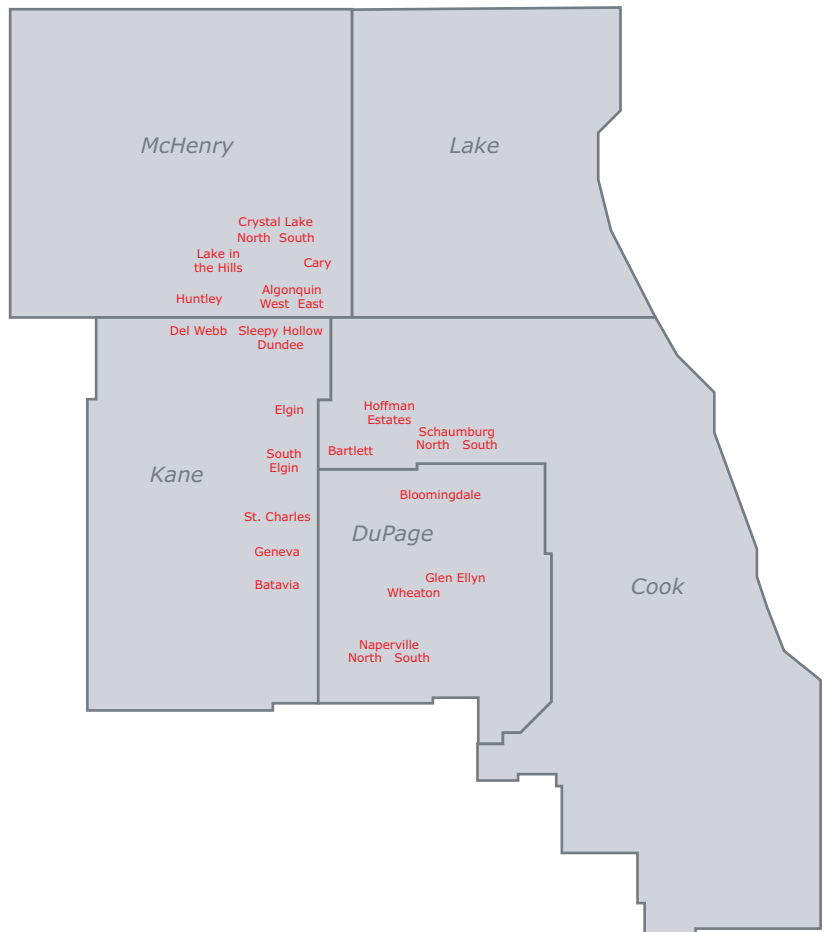

Door to Door Flyers Delivery Areas By County

Please click the city name below
or on the map for detailed
delivery area for city

Cook County

Bartlett
Hoffman Estates
Schaumburg North
Schaumburg South

DuPage County

Bloomington
Glen Ellyn
Naperville North
Naperville South
Wheaton

Kane County

Batavia
Del Webb
Elgin
South Elgin
Geneva
Sleepy Hollow / Dundee
St. Charles

McHenry County

Algonquin - East
Algonquin - West
Cary
Crystal Lake North
Crystal Lake South
Huntley
Lake in the Hills

2009 Calendars

2009 Calendar by Date
2009 Calendar Alphabetical

Contact Us:

Door to Door Flyer Delivery
11313 Douglas Ave., Huntley, IL 60142

Phone / Email (click name for email):

Dominica Leschuk - 815.479.1554
Karen Silberfine - 847.669.2116
Tammy Rucinski - 847.515.2288
Peter Michael - 815.301.1957
John Kirchhoff - 847.458.1093